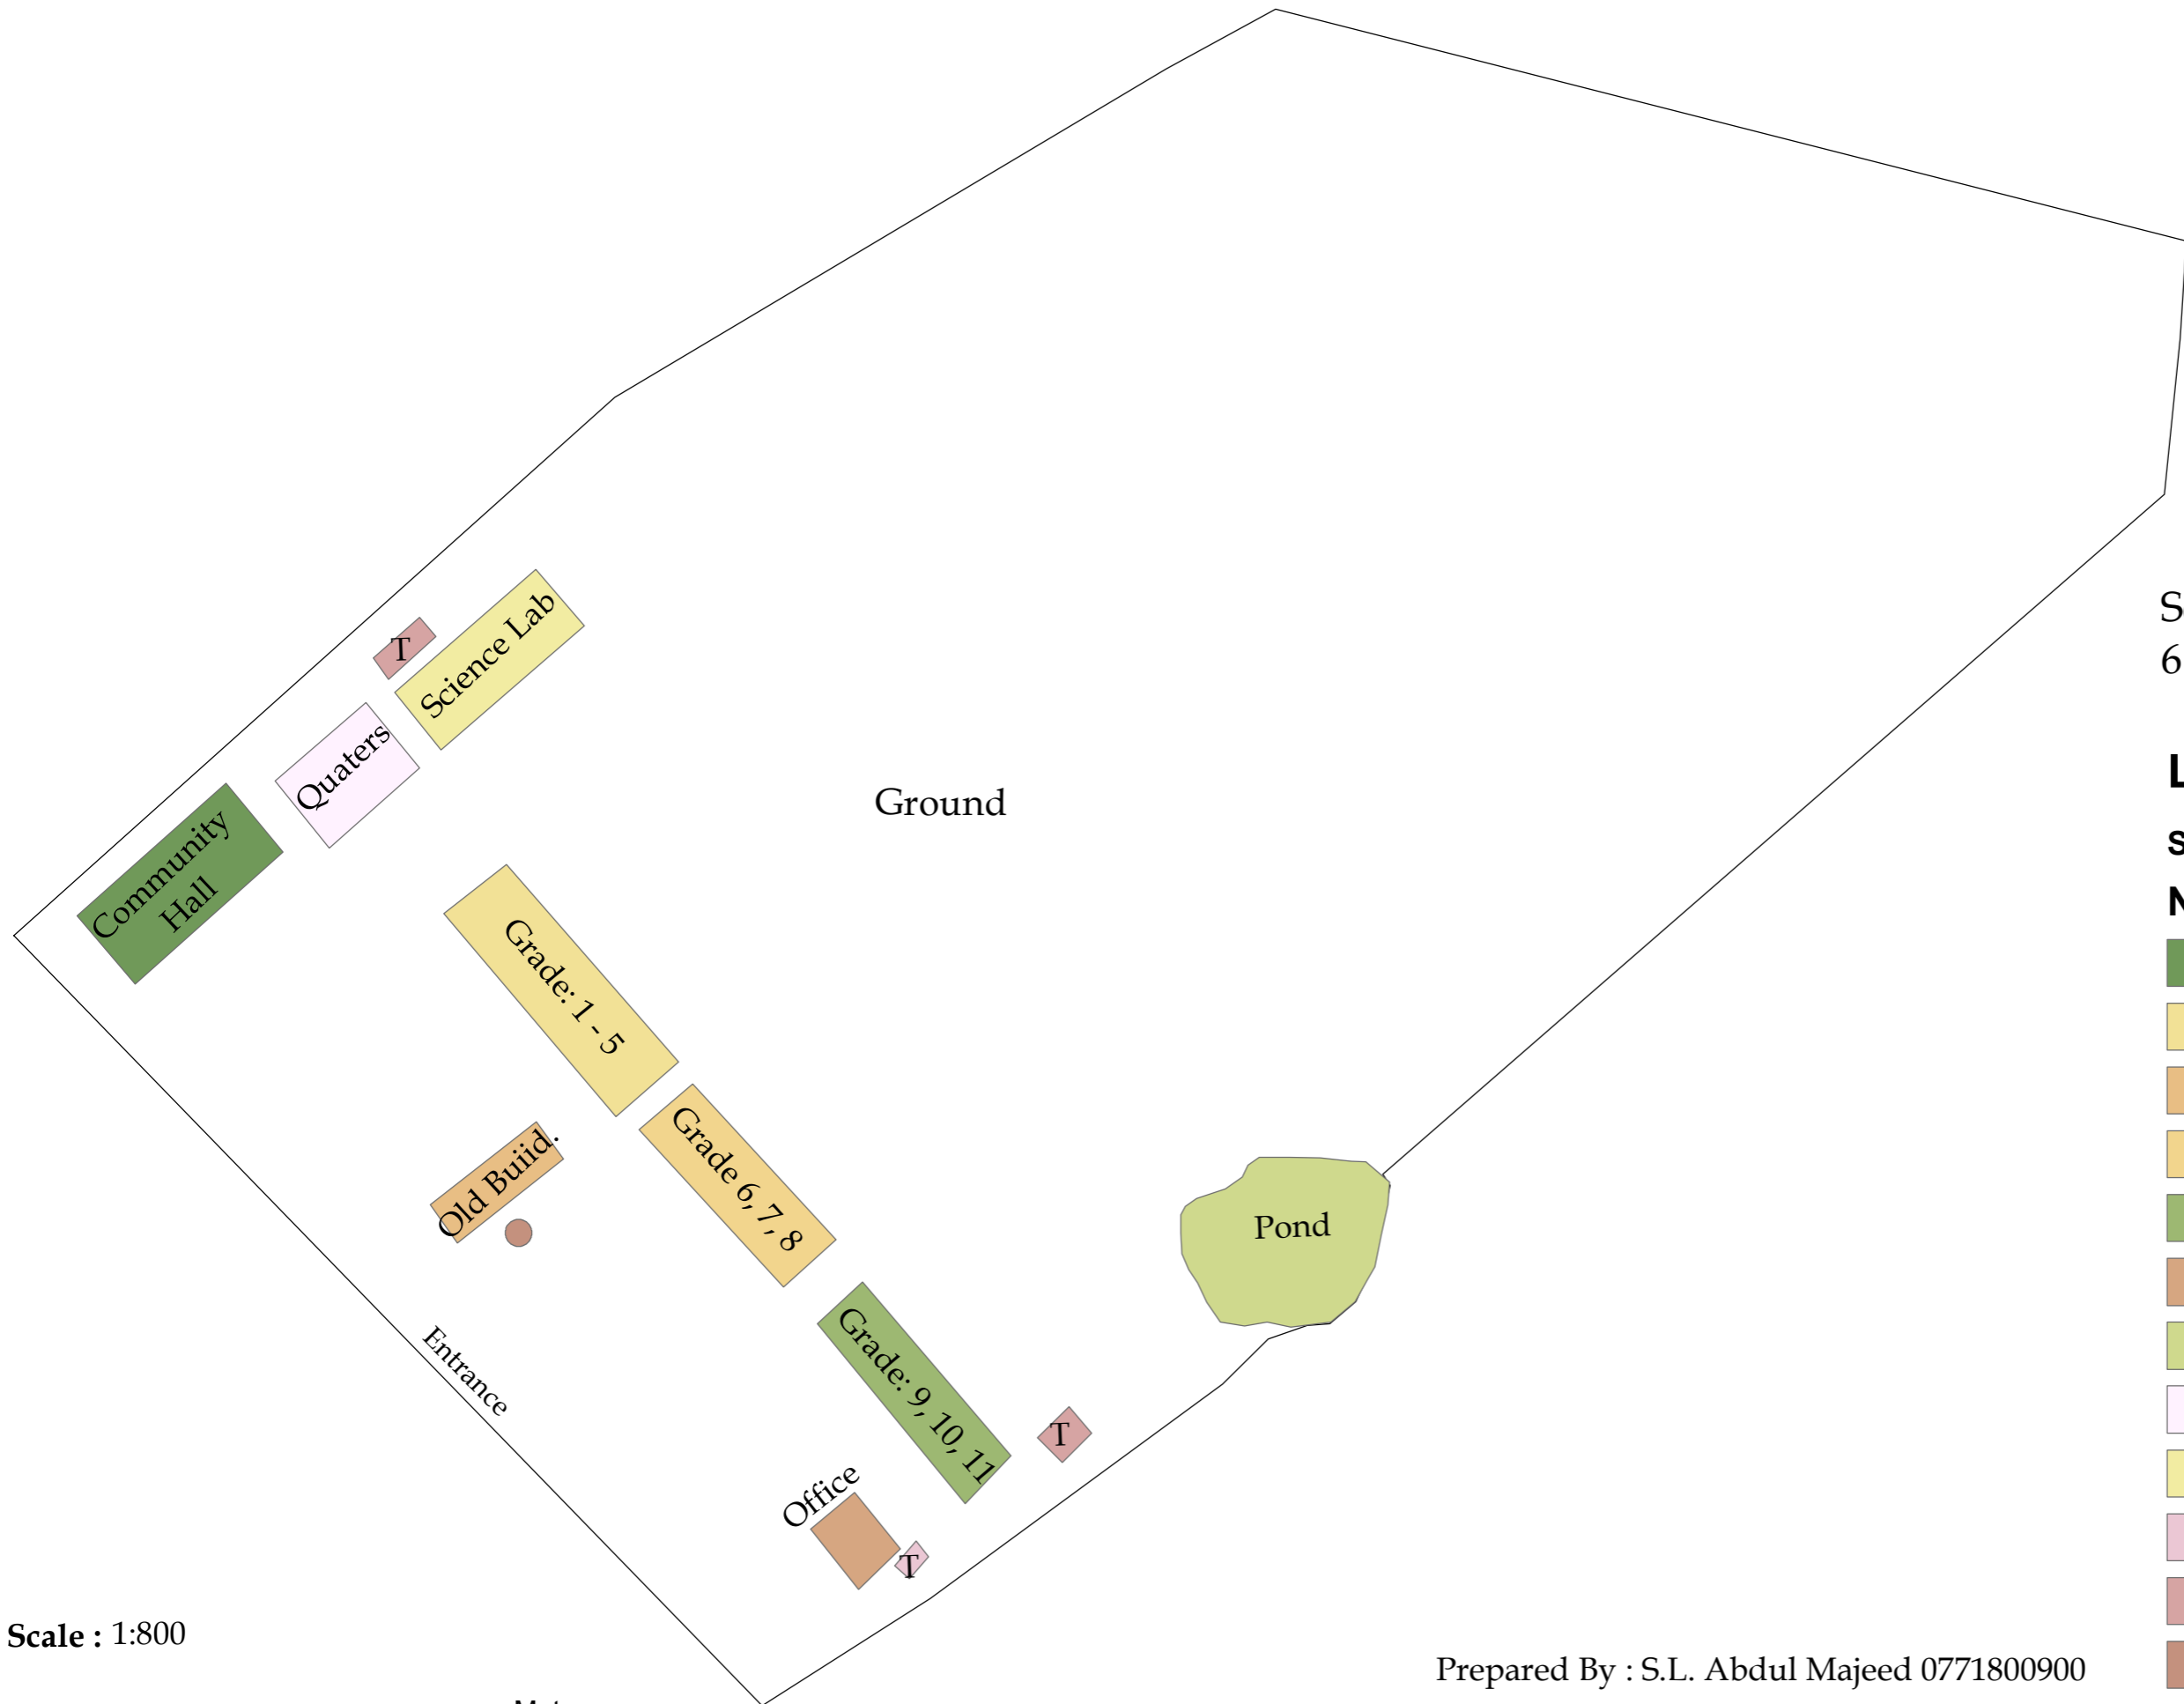

# SCHOOL MAP

KM/ST/ Majeedpura Vidyalaya, Malwatha.

School Area:  
6 Acre 38 Perch

## Legend

### School Building