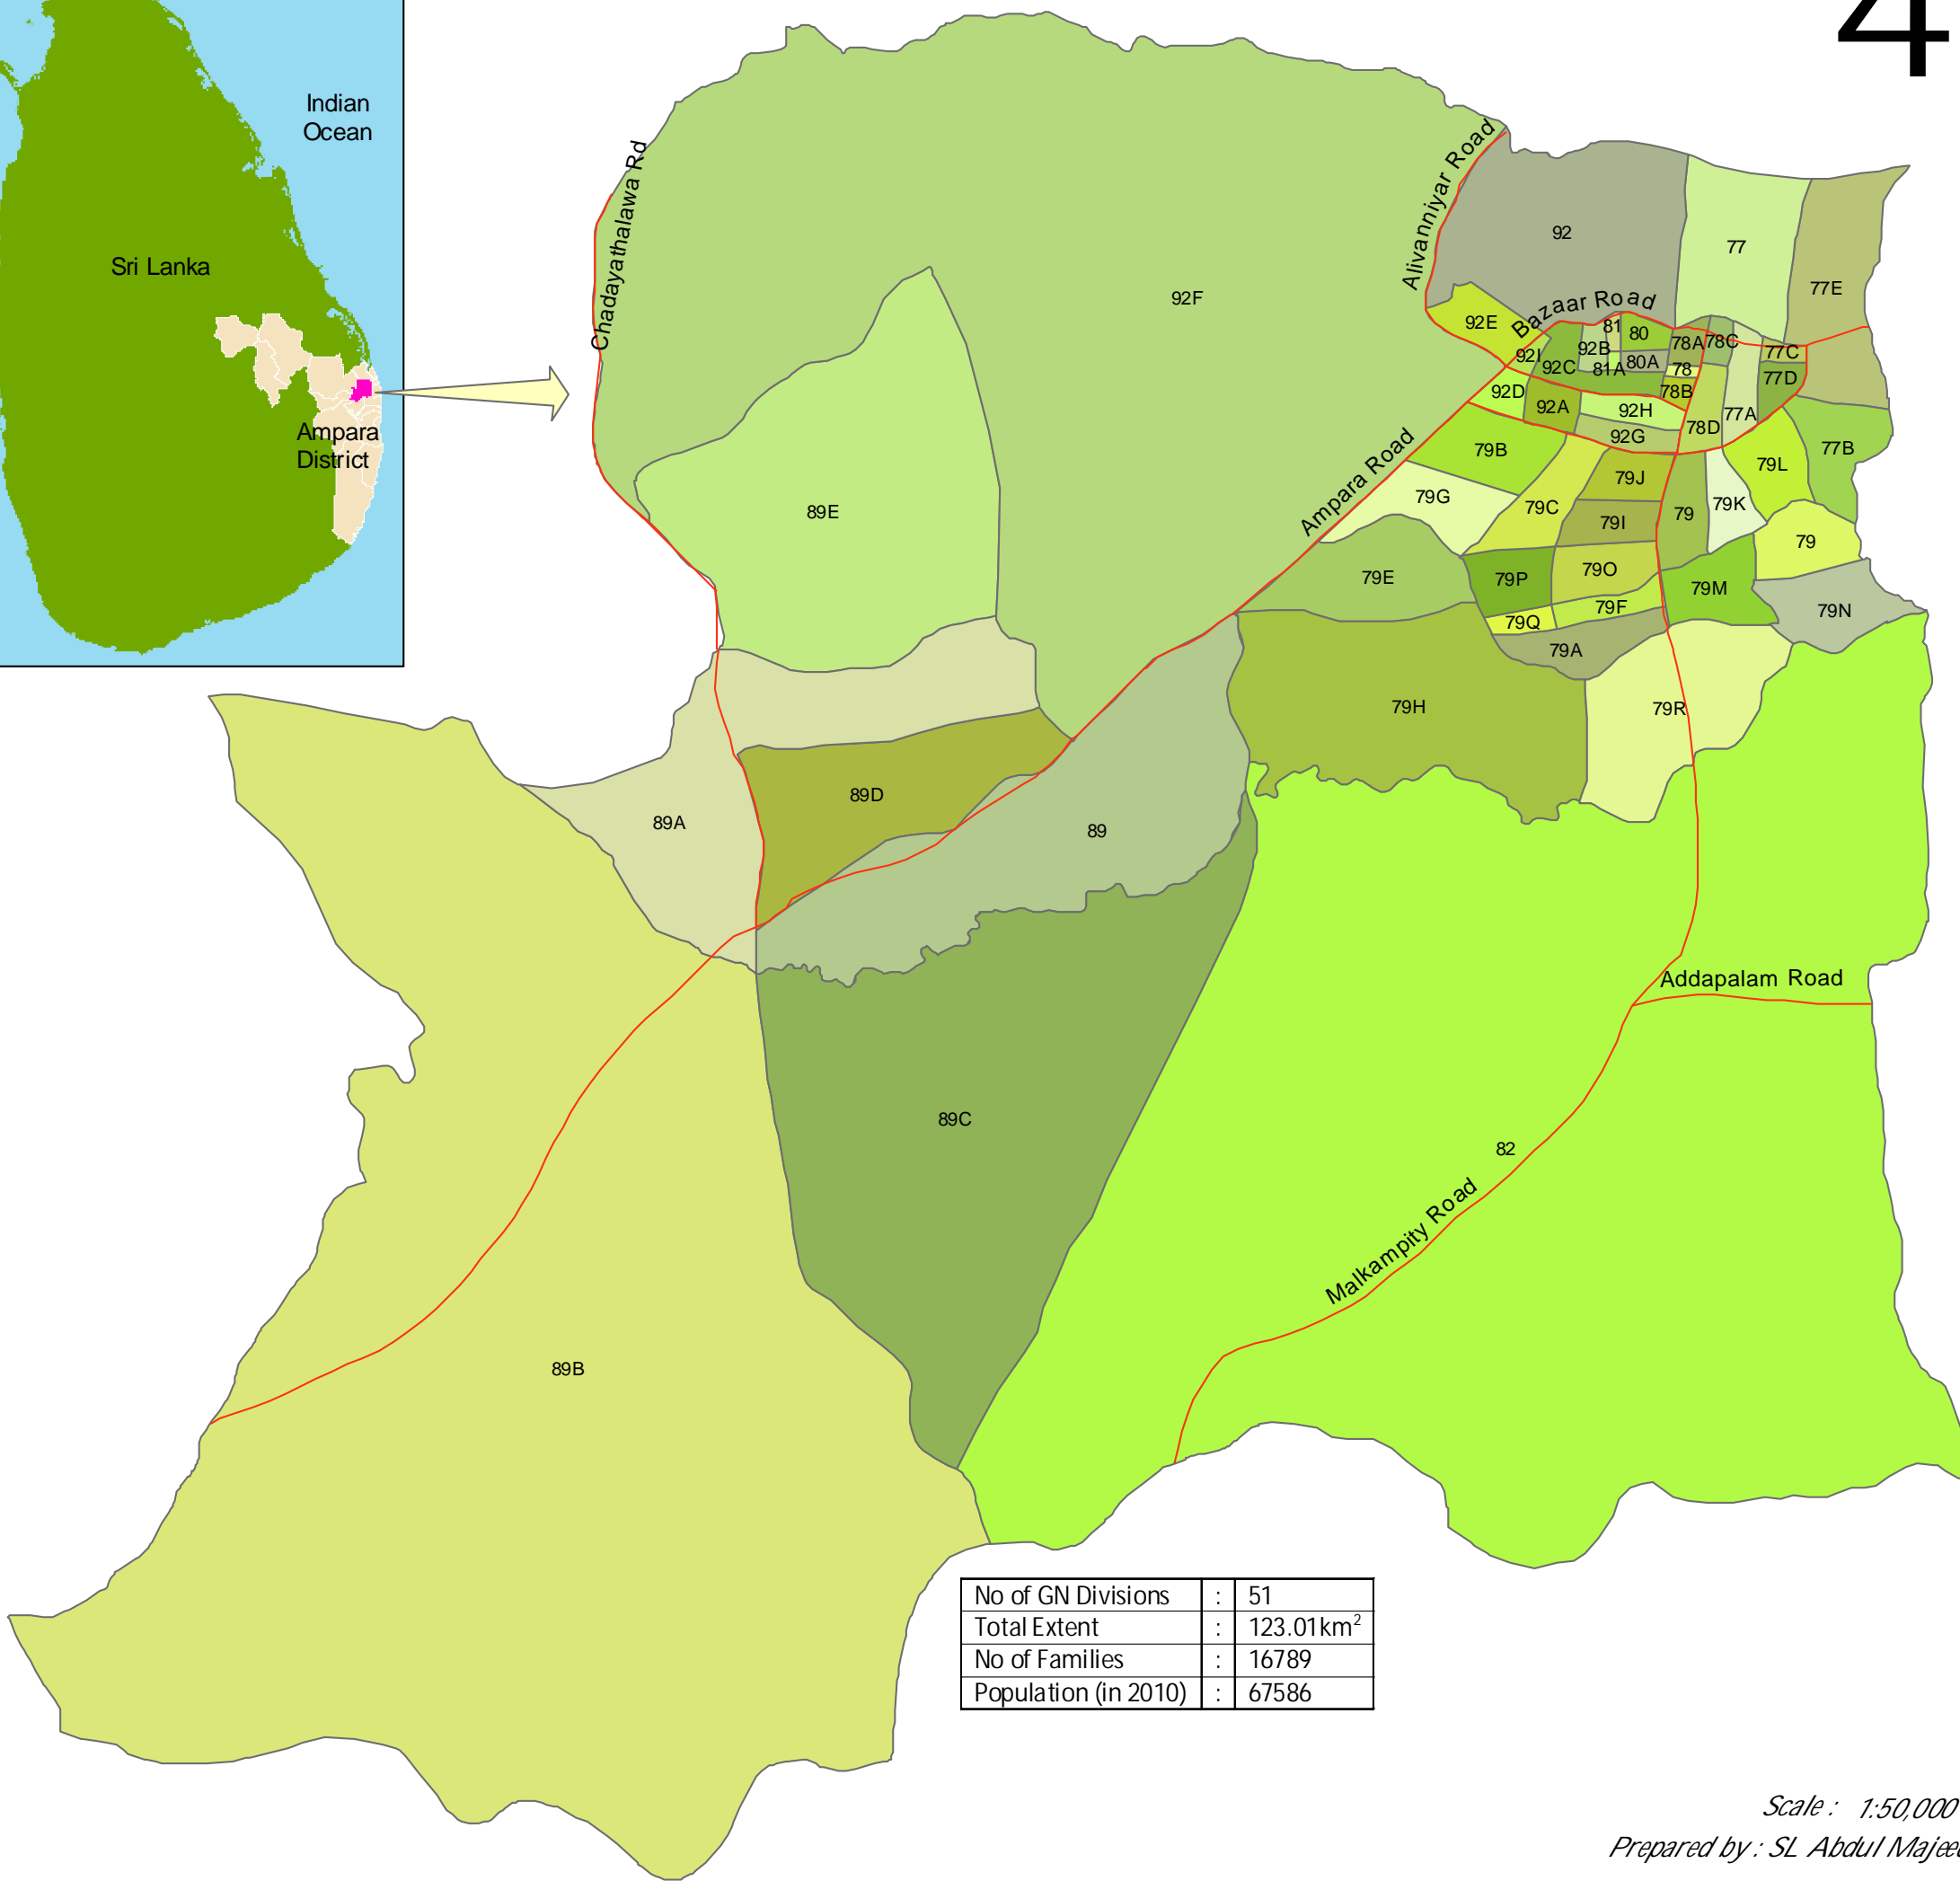

GN Divisions of Sammanthurai

4

No of GN Divisions	:	51
Total Extent	:	123.01km ²
No of Families	:	16789
Population (in 2010)	:	67586

Scale : 1:50,000
 Prepared by : SL Abdul Majeed